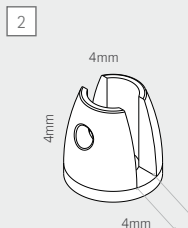

crownerfix: morsetto per il montaggio di crowner con uno spessore massimo di 4mm, ottone color argento.

crownerfix: zur befestigung von topschildern mit max. 4mm stärke aus versilbertem messing.

crownerfix: for crowner panels mounting with max. 4mm thickness made of silver-plated brass.